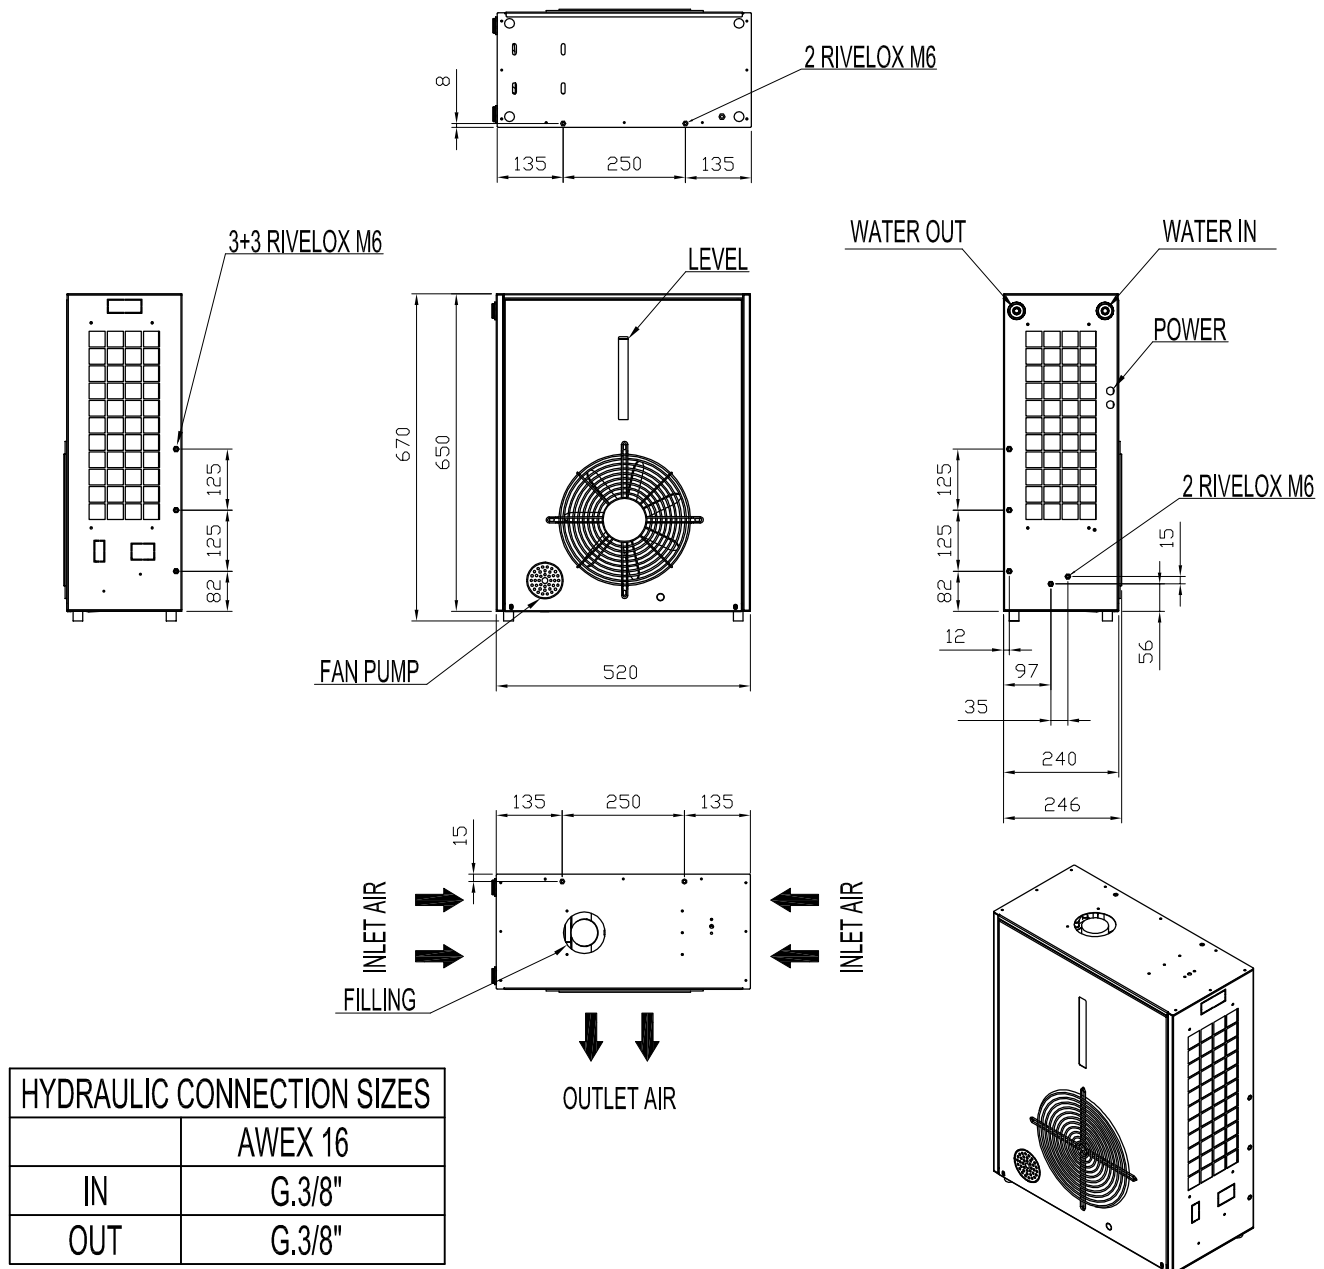

TECHNICAL DATA ARE SUBJECT TO CHANGE WITHOUT PRIOR NOTICE AND OVERALL DIMENSION CAN CHANGE DUE TO THE REQUESTED ACCESSORIES.

FRAME AWEX 16

HYDRAULIC CONNECTION SIZES

	AWEX 16
IN	G.3/8"
OUT	G.3/8"

Material: --

Thickness: --

Z Y X W V U T S R Q P O N M L K J I H G F E D C B A

EDITION

EURO COLD srl
Tel. +39.059.817.8138
www.eurocold.it

Title:

LAYOUT

Scale :

Designed: