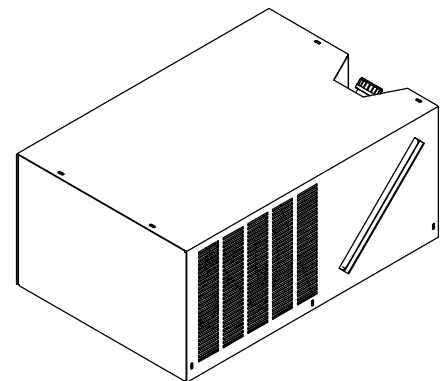

### FRAME AWEX 7.5

HYDRAULIC CONNECTION SIZES	
AWEX 7.5	
IN	G.1/4"
OUT	G.1/4"

Material: --

Thickness: --

Z Y X W V U T S R Q P O N M L K J I H G F E D C B A

EDITION

**EURO COLD srl**  
 Tel. +39.059.817.8138  
 www.eurocold.it