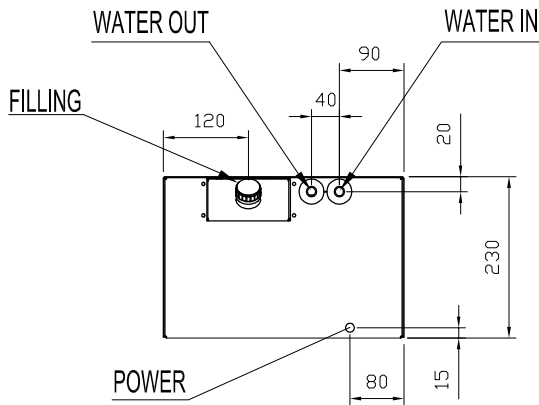

### FRAME AWEX 7.5

HYDRAULIC CONNECTION SIZES	
AWEX 7.5	
IN	G.1/4"
OUT	G.1/4"

Material: --

Thickness: --

Z Y X W V U T S R Q P O N M L K J I H G F E D C B A

EDITION

**EURO COLD srl**  
 Tel. +39.059.817.8138  
 www.eurocold.it

Title: **LAYOUT**

Scale :

Designed:

Date: 09-10-2015

Sign: --

Weight (g)

--

Model number: