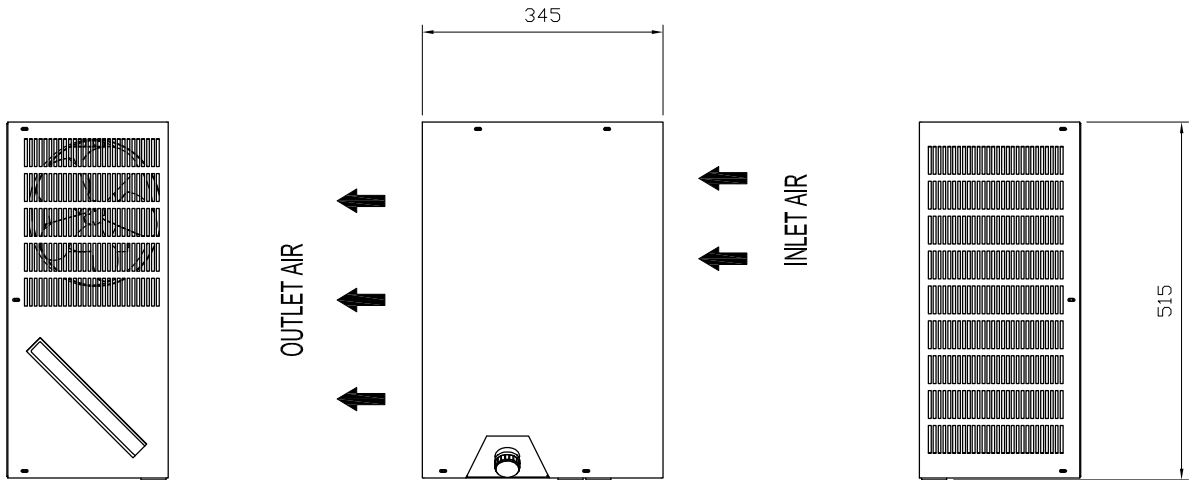

TECHNICAL DATA ARE SUBJECT TO CHANGE WITHOUT PRIOR NOTICE AND OVERALL DIMENSION CAN CHANGE DUE TO THE REQUESTED ACCESSORIES.

### FRAME AWEX 7.5

HYDRAULIC CONNECTION SIZES	
AWEX 7.5	
IN	G.1/4"
OUT	G.1/4"

Material: --

Thickness: --

Z Y X W V U T S R Q P O N M L K J I H G F E D C B A

EDITION

**EURO COLD srl**  
 Tel. +39.059.817.8138  
 www.eurocold.it

Title: **LAYOUT**

Scale :

Designed:

Date: 09-10-2015

Sign: --

Weight (g)

--

Model number: