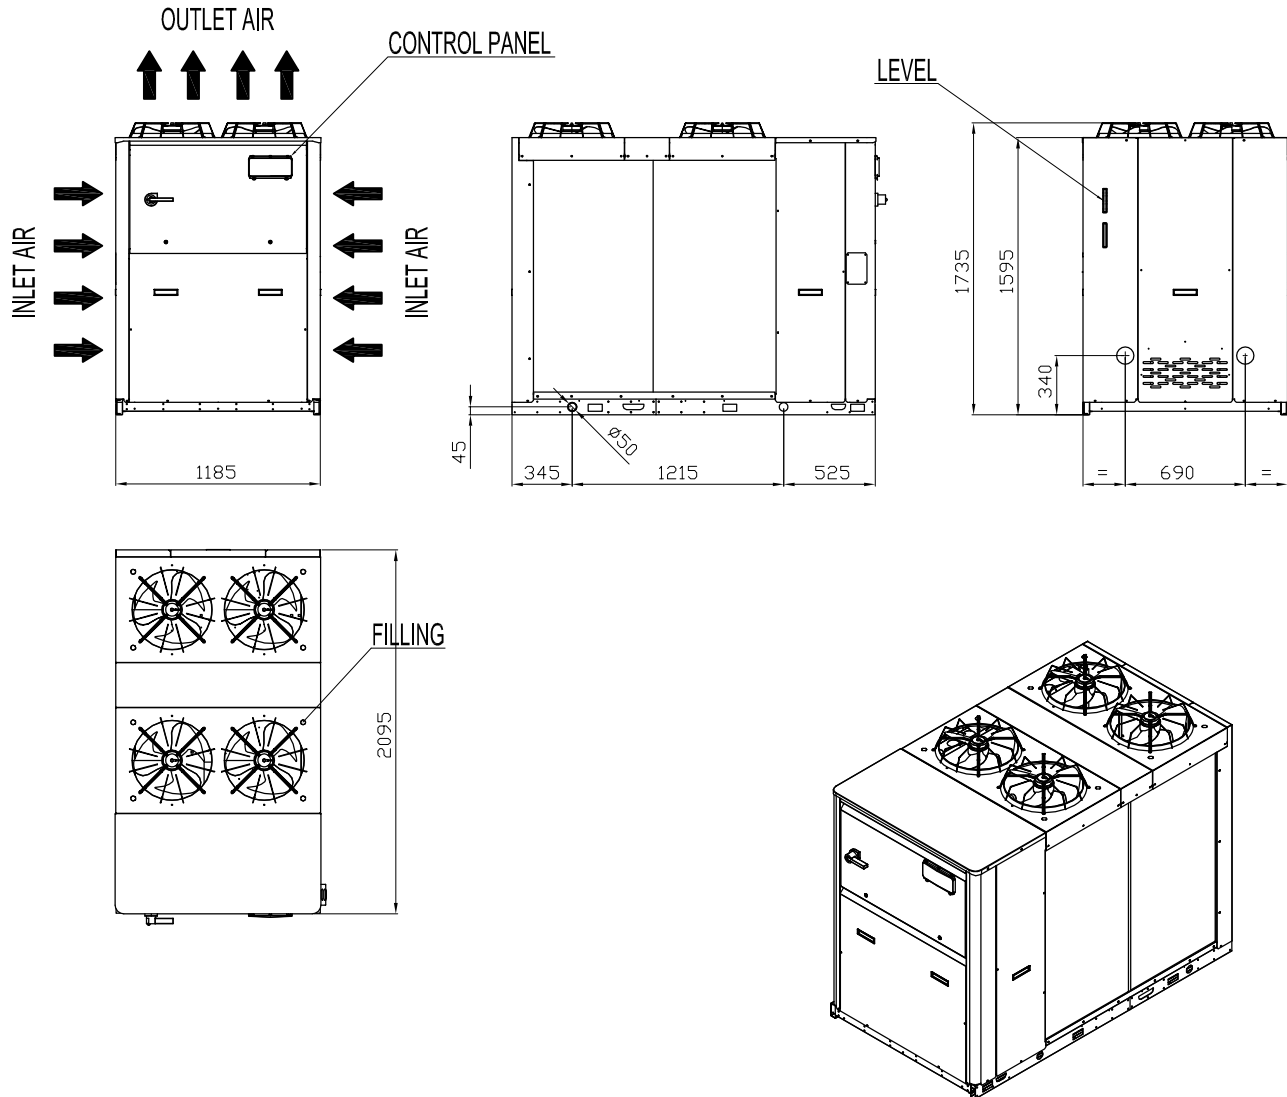

TECHNICAL DATA ARE SUBJECT TO CHANGE WITHOUT PRIOR NOTICE AND OVERALL DIMENSION CAN CHANGE DUE TO THE REQUESTED ACCESSORIES.

FRAME D5-4V

HYDRAULIC CONNECTION SIZES

ACW-MP-HE 780	
IN	G,3"
OUT	G,3"

Material: --

Thickness: --

Z Y X W V U T S R Q P O N M L K J I H G F E D C B A

EDITION

EURO COLD srl
Tel. +39.059.817.8138
www.eurocold.it

Title:

LAYOUT

Scale :

Designed:

--

Drawing number:

D5-4V_REV00