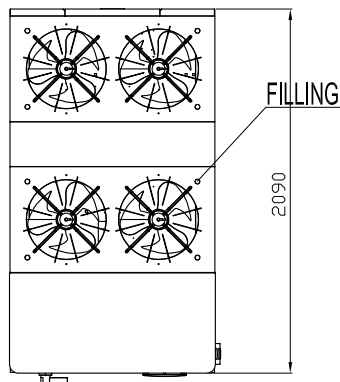

TECHNICAL DATA ARE SUBJECT TO CHANGE WITHOUT PRIOR NOTICE AND OVERALL DIMENSION CAN CHANGE DUE TO THE REQUESTED ACCESSORIES.

### HYDRAULIC CONNECTION SIZES

	ACW-MP-HE 780
IN	G.3"
OUT	G.3"

Material:

Thickness:

Z Y X W V U T S R Q P O N M L K J I H G F E D C B A

EDITION

**EURO COLD srl**  
Tel. +39.059.817.8138  
www.eurocold.it

Title:

Scale :

Designed:

Date: 06-09-2018

Sign:

Weight (g)

Model number:

Code:

Q.ty:

Drawing number:  
D5-4V\_REV02