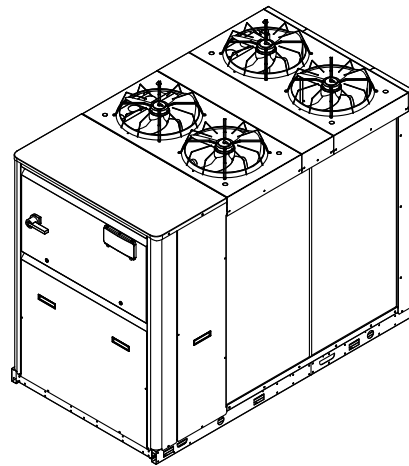

### HYDRAULIC CONNECTION SIZES

	ACW-MP-HE 780
IN	G.3"
OUT	G.3"

Material:

Thickness:

Z Y X W V U T S R Q P O N M L K J I H G F E D C B A

EDITION

**EURO COLD srl**  
Tel. +39.059.817.8138  
www.eurocold.it

Title: