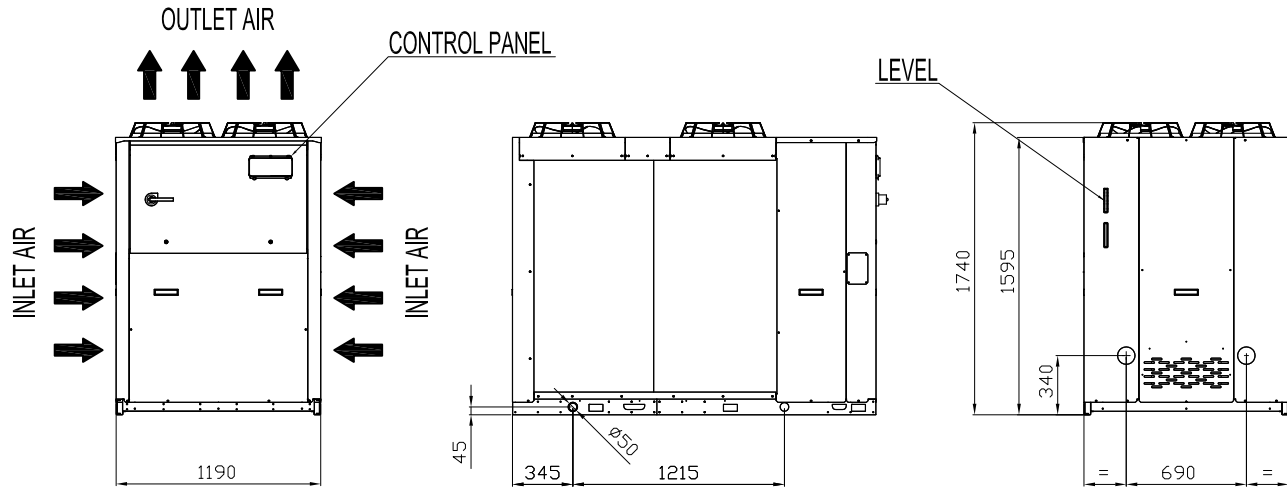

### HYDRAULIC CONNECTION SIZES

	ACW-MP-HE 780
IN	G.3"
OUT	G.3"

Material:

Thickness:

Z Y X W V U T S R Q P O N M L K J I H G F E D C B A

EDITION

**EURO COLD srl**  
Tel. +39.059.817.8138  
www.eurocold.it

Title:

Scale :

Designed:

Date: 06-09-2018

Sign:

Weight (g)

Model number:

Code:

Q.ty: