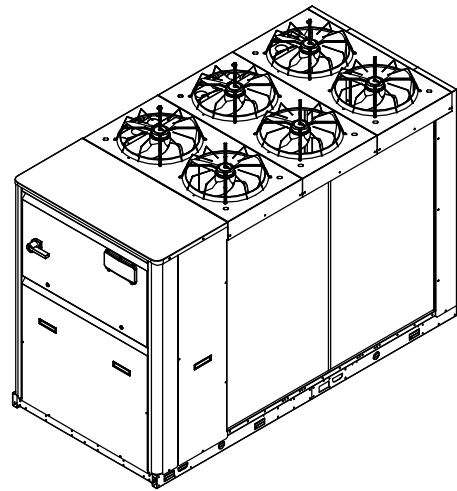

TECHNICAL DATA ARE SUBJECT TO CHANGE WITHOUT PRIOR NOTICE AND OVERALL DIMENSION CAN CHANGE DUE TO THE REQUESTED ACCESSORIES.

FRAME D5-6V

HYDRAULIC CONNECTION SIZES	
	ACW-MP-HE 800/820
IN	G.3"
OUT	G.3"

Material: --