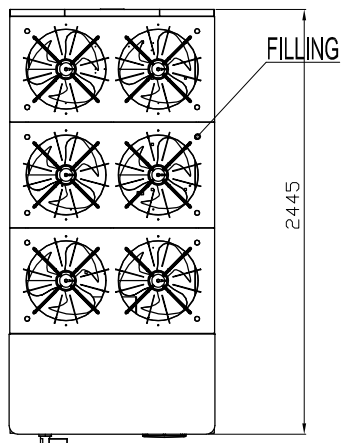

TECHNICAL DATA ARE SUBJECT TO CHANGE WITHOUT PRIOR NOTICE AND OVERALL DIMENSION CAN CHANGE DUE TO THE REQUESTED ACCESSORIES.

FRAME D5-6V

HYDRAULIC CONNECTION SIZES	
	ACW-MP-HE 800/820
IN	G.3"
OUT	G.3"

Material: --

Thickness: --

Z Y X W V U T S R Q P O N M L K J I H G F E D C B A

EDITION

EURO COLD srl
Tel. +39.059.817.8138
www.eurocold.it

Title:

LAYOUT

Scale :

Designed:

--

Drawing number:

D5-6V_REV00