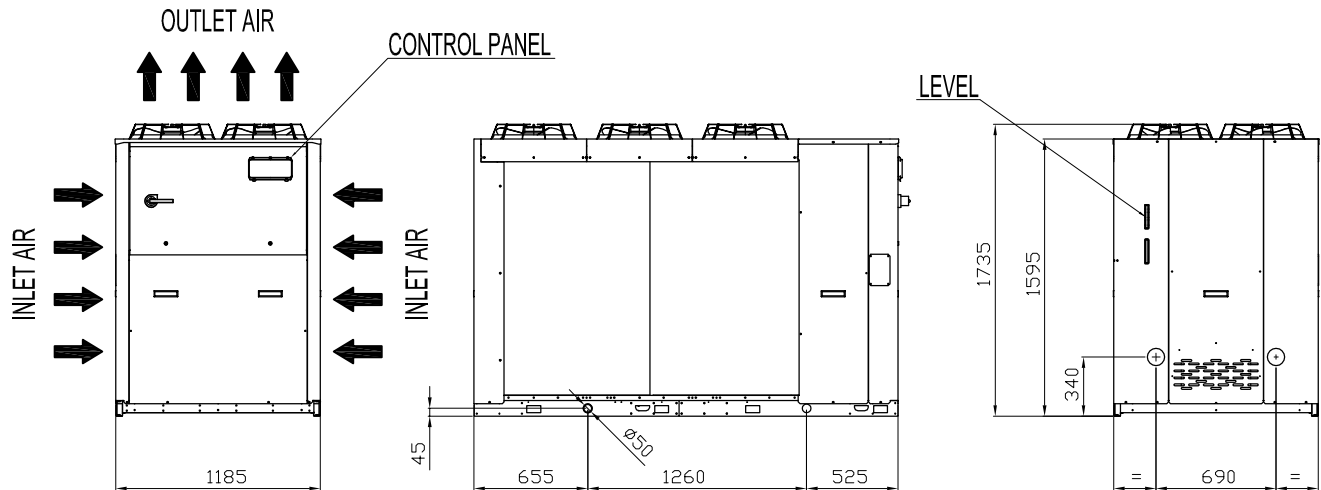

TECHNICAL DATA ARE SUBJECT TO CHANGE WITHOUT PRIOR NOTICE AND OVERALL DIMENSION CAN CHANGE DUE TO THE REQUESTED ACCESSORIES.

FRAME D5-6V

HYDRAULIC CONNECTION SIZES	
	ACW-MP-HE 800/820
IN	G.3"
OUT	G.3"

Material: --

Thickness: --

Z Y X W V U T S R Q P O N M L K J I H G F E D C B A

EDITION

EURO COLD srl
Tel. +39.059.817.8138
www.eurocold.it

Title:

LAYOUT

Scale :

Designed: