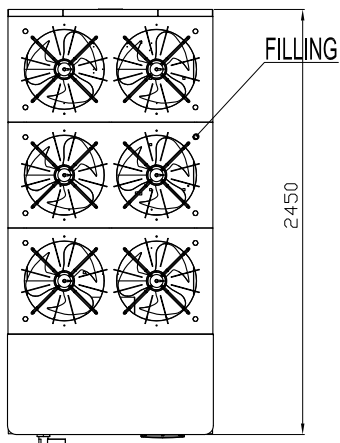

TECHNICAL DATA ARE SUBJECT TO CHANGE WITHOUT PRIOR NOTICE AND OVERALL DIMENSION CAN CHANGE DUE TO THE REQUESTED ACCESSORIES.

FRAME D5-6V

HYDRAULIC CONNECTION SIZES

ACW-MP-HE 800/820	
IN	G.3"
OUT	G.3"

Material:

Thickness:

Z Y X W V U T S R Q P O N M L K J I H G F E D C B A

EDITION

EURO COLD srl
Tel. +39.059.817.8138
www.eurocold.it

Title:

Scale :

Designed:

Date: 06-09-2018

Sign:

Weight (g)

Model number:

Code:

Q.ty:

Drawing number:
D5-6V_REV02