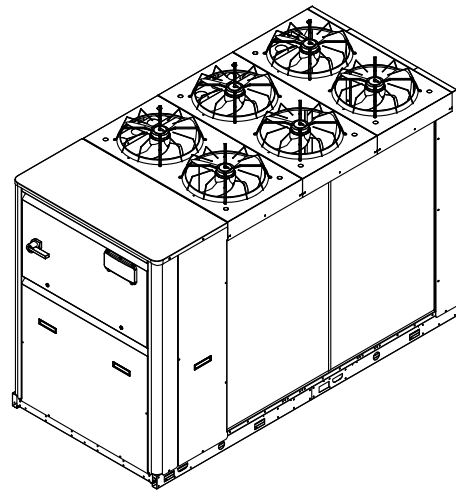

TECHNICAL DATA ARE SUBJECT TO CHANGE WITHOUT PRIOR NOTICE AND OVERALL DIMENSION CAN CHANGE DUE TO THE REQUESTED ACCESSORIES.

FRAME D5-6V

HYDRAULIC CONNECTION SIZES

ACW-MP-HE 800/820	
IN	G.3"
OUT	G.3"

Material: