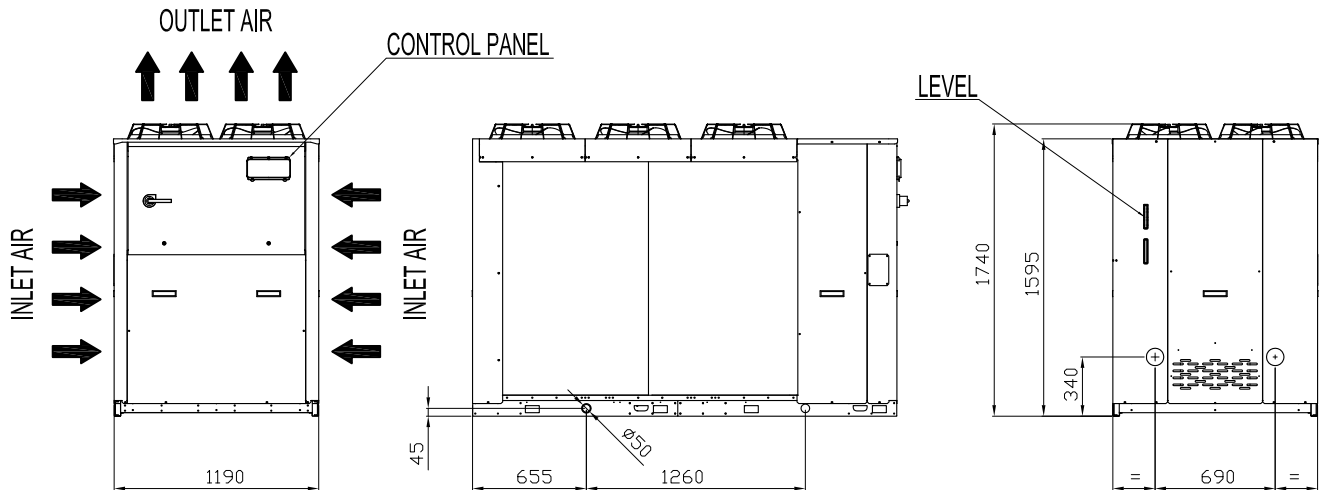

TECHNICAL DATA ARE SUBJECT TO CHANGE WITHOUT PRIOR NOTICE AND OVERALL DIMENSION CAN CHANGE DUE TO THE REQUESTED ACCESSORIES.

FRAME D5-6V

HYDRAULIC CONNECTION SIZES

ACW-MP-HE 800/820	
IN	G.3"
OUT	G.3"

Material:

Thickness:

Z Y X W V U T S R Q P O N M L K J I H G F E D C B A

EDITION

EURO COLD srl
Tel. +39.059.817.8138
www.eurocold.it

Title:

Scale :

Designed:

Date: 06-09-2018

Sign:

Weight (g)

Model number:

Code:

Q.ty:

Drawing number:
D5-6V_REV02