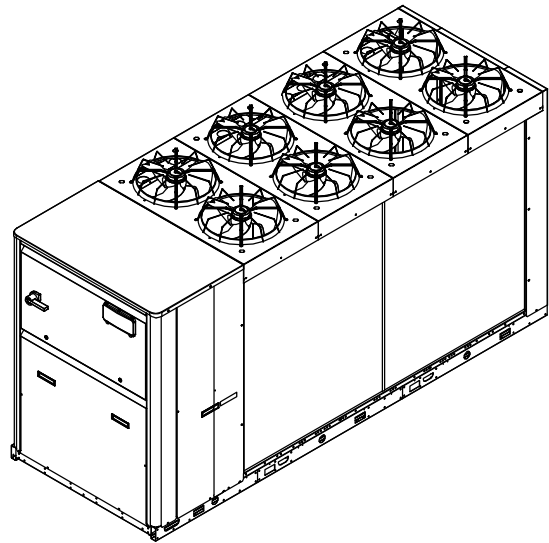

TECHNICAL DATA ARE SUBJECT TO CHANGE WITHOUT PRIOR NOTICE AND OVERALL DIMENSION CAN CHANGE DUE TO THE REQUESTED ACCESSORIES.

FRAME D5-8V

HYDRAULIC CONNECTION SIZES	
	ACW-MP-HE 880/900
IN	G.3"
OUT	G.3"

Material: --