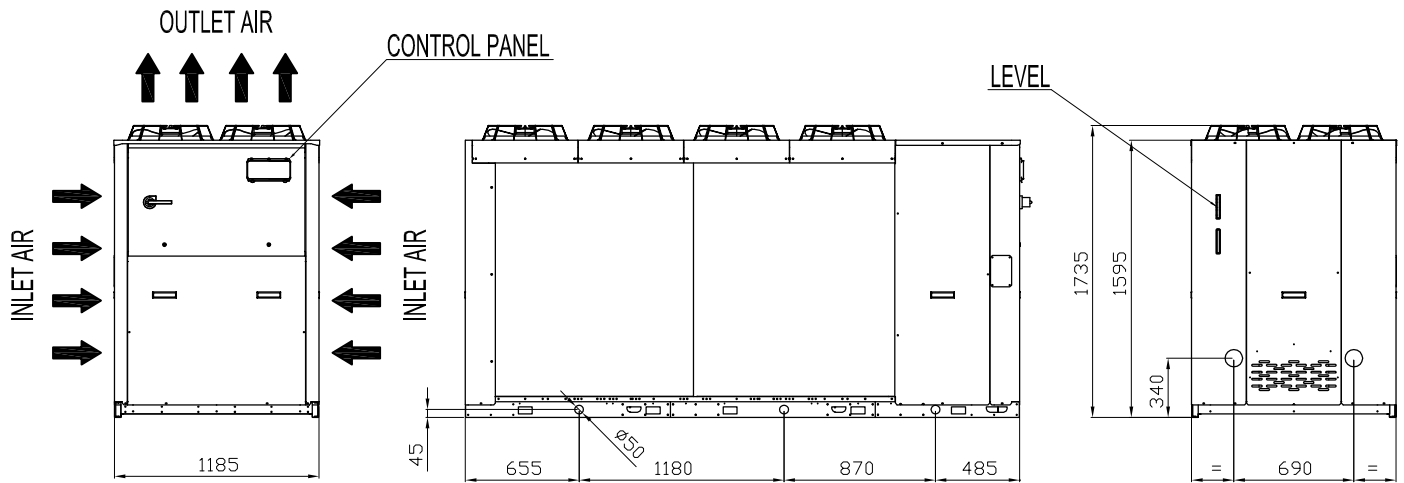

TECHNICAL DATA ARE SUBJECT TO CHANGE WITHOUT PRIOR NOTICE AND OVERALL DIMENSION CAN CHANGE DUE TO THE REQUESTED ACCESSORIES.

FRAME D5-8V

HYDRAULIC CONNECTION SIZES	
	ACW-MP-HE 880/900
IN	G.3"
OUT	G.3"

Material: --

--

Q.ty:

--

Drawing number:

D5-8V_REV00