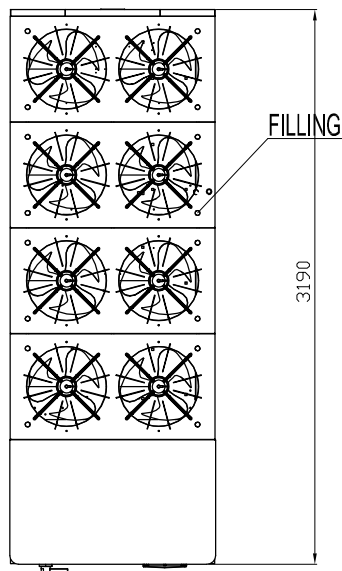

TECHNICAL DATA ARE SUBJECT TO CHANGE WITHOUT PRIOR NOTICE AND OVERALL DIMENSION CAN CHANGE DUE TO THE REQUESTED ACCESSORIES.

FRAME D5-8V

HYDRAULIC CONNECTION SIZES	
	ACW-MP-HE 880/900
IN	G.3"
OUT	G.3"

Material: --

--

Q.ty:

--

Drawing number:

D5-8V_REV00