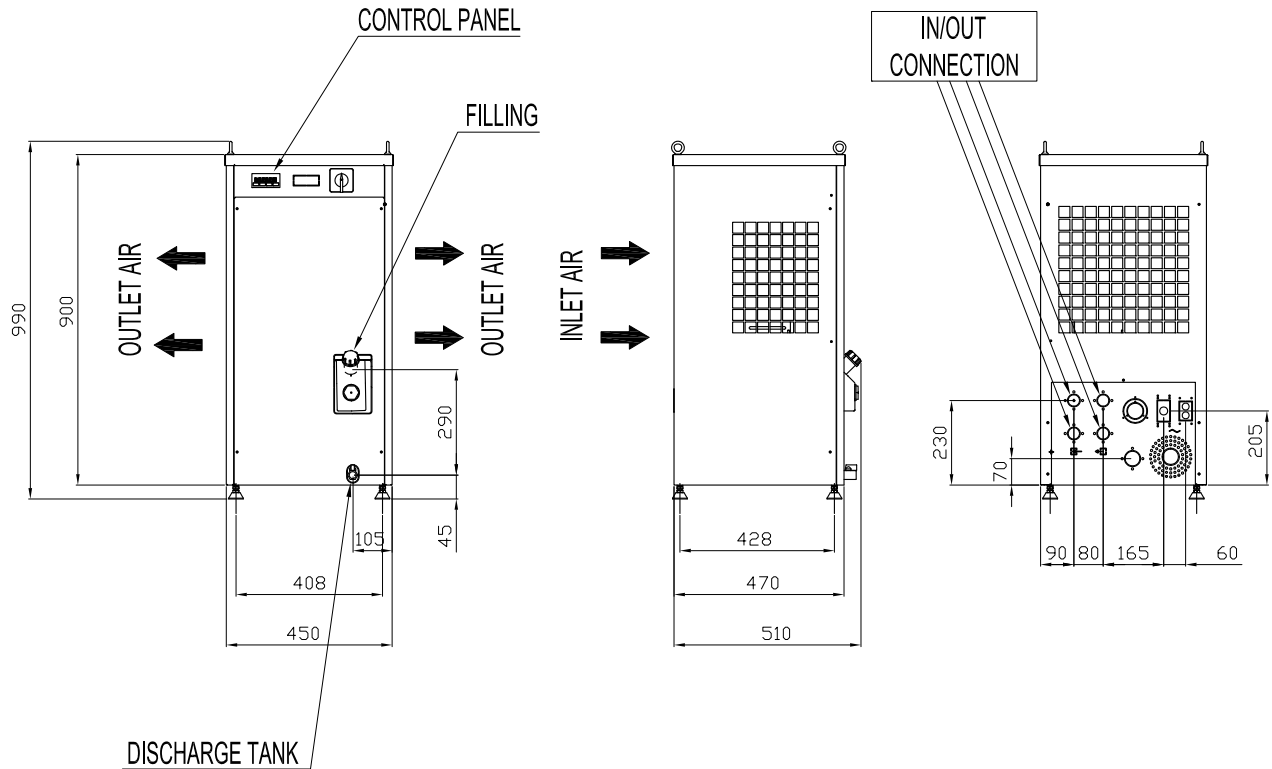

TECHNICAL DATA ARE SUBJECT TO CHANGE WITHOUT PRIOR NOTICE AND OVERALL DIMENSION CAN CHANGE DUE TO THE REQUESTED ACCESSORIES.

FRAME ECP1-B

HYDRAULIC CONNECTION SIZES	
ACO-LP/ACW LP 25	
IN	G.3/4"
OUT	G.3/4"

Material:

Thickness:

Z Y X W V U T S R Q P O N M L K J I H G F E D C B A

EDITION

EURO COLD srl
Tel. +39.059.817.8138
www.eurocold.it

Scale :

Designed:

Date: 06-09-2018

Sign:

Title:

Weight (g)

Model number:

Code:

Q.ty:

Drawing number:

ECP1-B_REV03