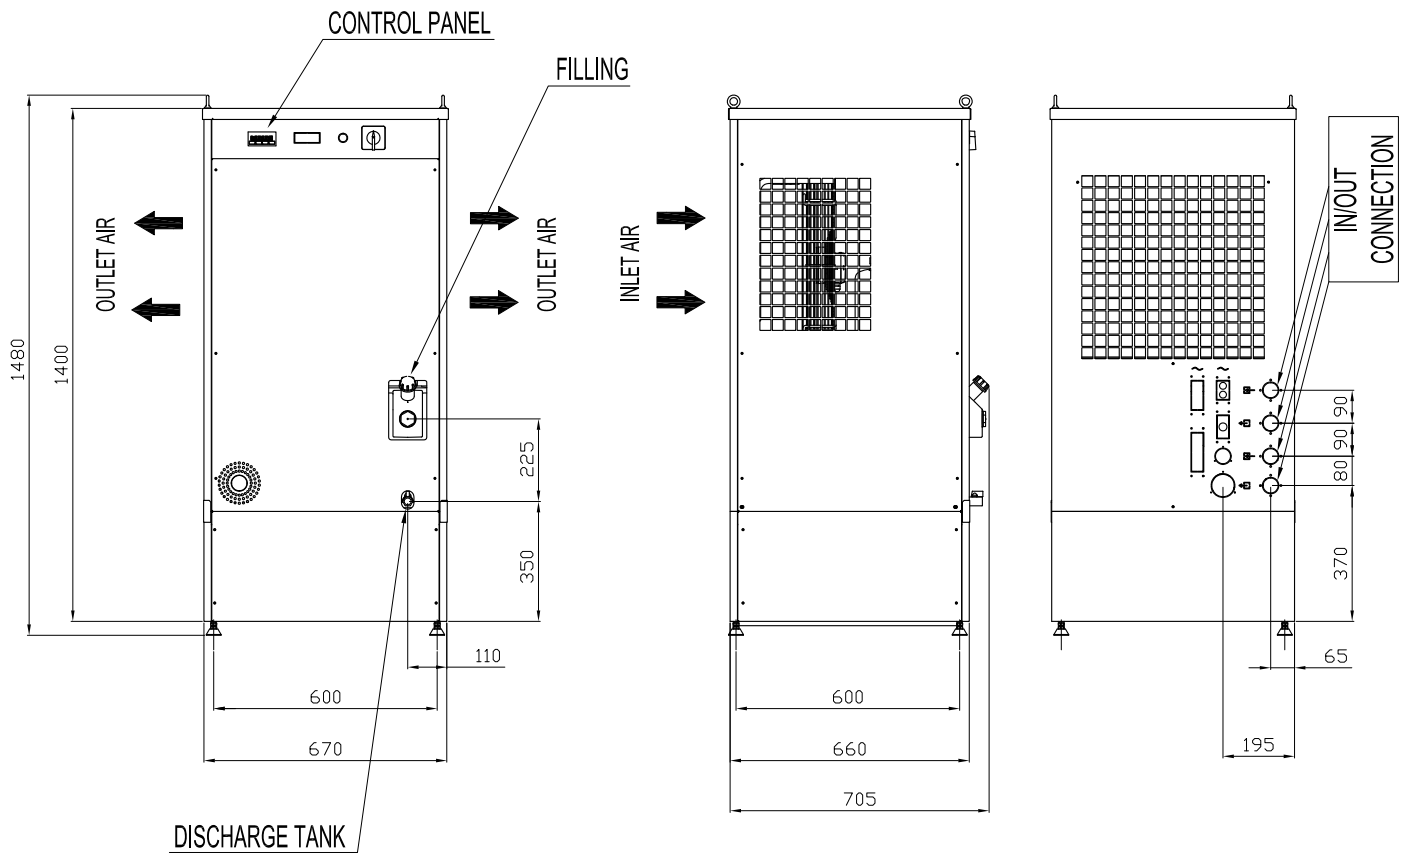

TECHNICAL DATA ARE SUBJECT TO CHANGE WITHOUT PRIOR NOTICE AND OVERALL DIMENSION CAN CHANGE DUE TO THE REQUESTED ACCESSORIES.

FRAME ECP3H-B

HYDRAULIC CONNECTION SIZES						
	NO PUMP			PUMP		
	ACO-LP/ACW-LP 60	RCFE 60	RCFO 60	RCFE 60	RCFO 60	LTW 50/60
IN	G.1"	G.1"	G.1"	G.1"	G.1" 1/4	G.1"
OUT	G.1"	G.1"	G.1"	G.1"	G.1"	G.1"

12-02-2019

Sign:

Title:

Weight (g)

Model number:

Code:

Q.ty:

Drawing number: