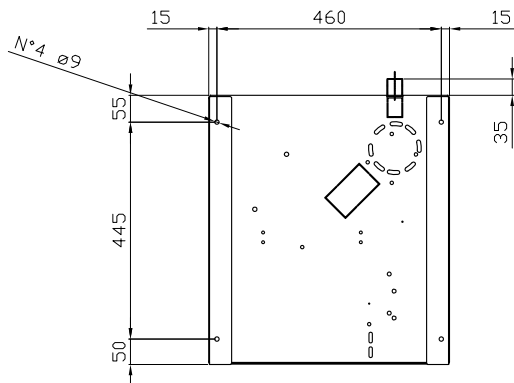

TECHNICAL DATA ARE SUBJECT TO CHANGE WITHOUT PRIOR NOTICE AND OVERALL DIMENSION CAN CHANGE DUE TO THE REQUESTED ACCESSORIES.

FRAME LP-12

HYDRAULIC CONNECTION SIZES	
ACW-LP 12	
IN	G.1/2"
OUT	G.1/2"

Material:

Thickness:

Z Y X W V U T S R Q P O N M L K J I H G F E D C B A

EDITION

EURO COLD srl
 Tel. +39.059.817.8138
 www.eurocold.it

Scale :

Designed:

Date:

26-02-2018

Sign:

Title:

Weight (g)

Model number:

Code:

Q.ty:

Drawing number:

LP-12_REV02