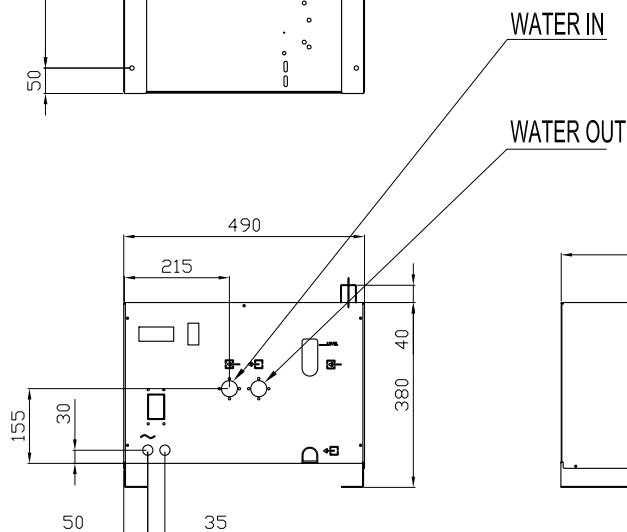

TECHNICAL DATA ARE SUBJECT TO CHANGE WITHOUT PRIOR NOTICE AND OVERALL DIMENSION CAN CHANGE DUE TO THE REQUESTED ACCESSORIES.

FRAME LP-12

HYDRAULIC CONNECTION SIZES	
ACW-LP 12	
IN	G.1/2"
OUT	G.1/2"

Material:

Thickness:

Z Y X W V U T S R Q P O N M L K J I H G F E D C B A

EDITION

EURO COLD srl
 Tel. +39.059.817.8138
 www.eurocold.it

Scale :

Designed:

Date:

26-02-2018

Sign:

Title:

Weight (g)

Model number:

Code:

Q.ty:

Drawing number:

LP-12_REV02