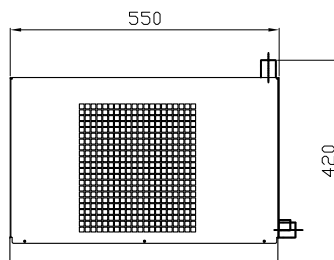

TECHNICAL DATA ARE SUBJECT TO CHANGE WITHOUT PRIOR NOTICE AND OVERALL DIMENSION CAN CHANGE DUE TO THE REQUESTED ACCESSORIES.

FRAME LP-12

HYDRAULIC CONNECTION SIZES	
ACW-LP 12	
IN	G.1/2"
OUT	G.1/2"

Material:

Thickness:

Z Y X W V U T S R Q P O N M L K J I H G F E D C B A

EDITION

EURO COLD srl
 Tel. +39.059.817.8138
 www.eurocold.it

Scale :

Designed:

Date:

26-02-2018

Sign:

Title:

Weight (g)

Model number:

Code:

Q.ty:

Drawing number:

LP-12_REV02