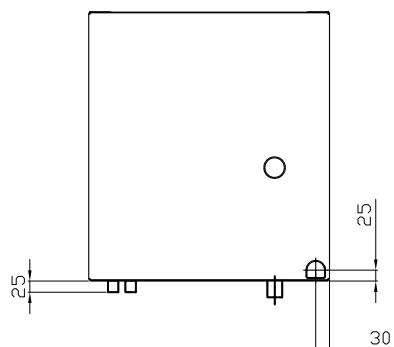

TECHNICAL DATA ARE SUBJECT TO CHANGE WITHOUT PRIOR NOTICE AND OVERALL DIMENSION CAN CHANGE DUE TO THE REQUESTED ACCESSORIES.

FRAME LP-12

HYDRAULIC CONNECTION SIZES	
ACW-LP 12	
IN	G.1/2"
OUT	G.1/2"

Material:

Thickness:

Z Y X W V U T S R Q P O N M L K J I H G F E D C B A

EDITION

EURO COLD srl
 Tel. +39.059.817.8138
 www.eurocold.it

Scale :

Designed:

Date:

26-02-2018

Sign:

Title:

Weight (g)

Model number:

Code:

Q.ty:

Drawing number:

LP-12_REV02