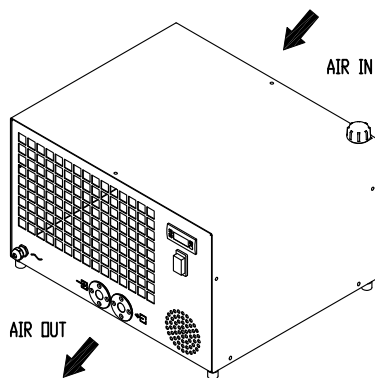

TECHNICAL DATA ARE SUBJECT TO CHANGE WITHOUT PRIOR NOTICE AND OVERALL DIMENSION CAN CHANGE DUE TO THE REQUESTED ACCESSORIES.

FRAME LPH-12

HYDRAULIC CONNECTION SIZES	
ACW-LPH 12	
IN	G.1/2"
OUT	G.1/2"

Material: Thickness: Z Y X W V U T S R Q P O N M L K J I H G F E D C B A