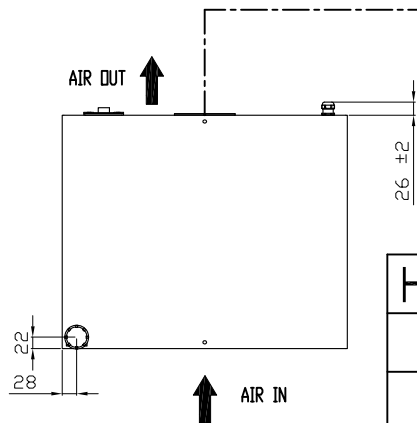

TECHNICAL DATA ARE SUBJECT TO CHANGE WITHOUT PRIOR NOTICE AND OVERALL DIMENSION CAN CHANGE DUE TO THE REQUESTED ACCESSORIES.

FRAME LPH-12

HYDRAULIC CONNECTION SIZES	
ACW-LPH 12	
IN	G.1/2"
OUT	G.1/2"

Material: Thickness: Z Y X W V U T S R Q P O N M L K J I H G F E D C B A

Model number:

Code:

Q.ty:

Drawing number:
 LPH-12_REV00