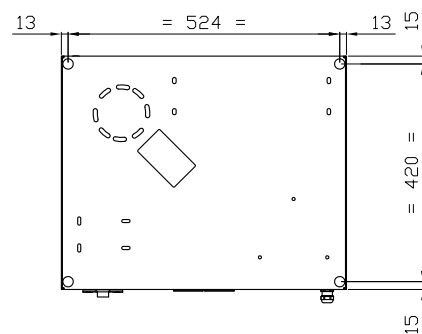

TECHNICAL DATA ARE SUBJECT TO CHANGE WITHOUT PRIOR NOTICE AND OVERALL DIMENSION CAN CHANGE DUE TO THE REQUESTED ACCESSORIES.

FRAME LPH-12

HYDRAULIC CONNECTION SIZES	
ACW-LPH 12	
IN	G.1/2"
OUT	G.1/2"

Material: Thickness: Z Y X W V U T S R Q P O N M L K J I H G F E D C B A

Model number:

Code:

Q.ty:

Drawing number:
 LPH-12_REV00