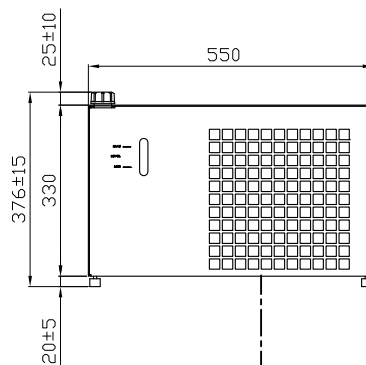

TECHNICAL DATA ARE SUBJECT TO CHANGE WITHOUT PRIOR NOTICE AND OVERALL DIMENSION CAN CHANGE DUE TO THE REQUESTED ACCESSORIES.

FRAME LPH-12

HYDRAULIC CONNECTION SIZES	
ACW-LPH 12	
IN	G.1/2"
OUT	G.1/2"

Material: Thickness: Z Y X W V U T S R Q P O N M L K J I H G F E D C B A

Model number:

Code:

Q.ty:

Drawing number:
 LPH-12_REV00