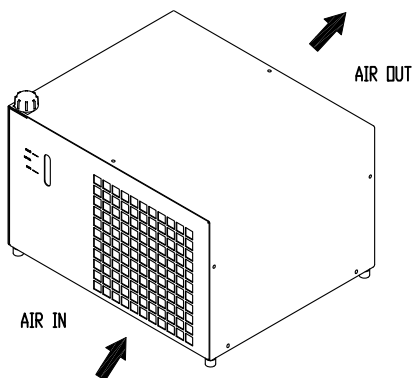

TECHNICAL DATA ARE SUBJECT TO CHANGE WITHOUT PRIOR NOTICE AND OVERALL DIMENSION CAN CHANGE DUE TO THE REQUESTED ACCESSORIES.

FRAME LPH-12

HYDRAULIC CONNECTION SIZES	
ACW-LPH 12	
IN	G.1/2"
OUT	G.1/2"

Material: Thickness: Z Y X W V U T S R Q P O N M L K J I H G F E D C B A