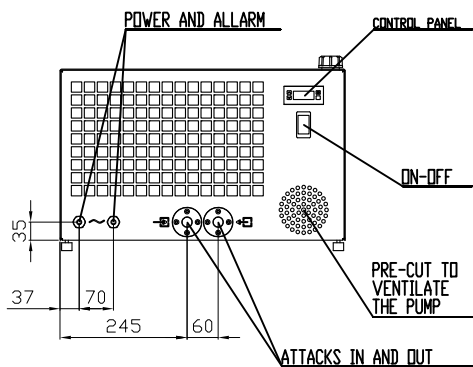

TECHNICAL DATA ARE SUBJECT TO CHANGE WITHOUT PRIOR NOTICE AND OVERALL DIMENSION CAN CHANGE DUE TO THE REQUESTED ACCESSORIES.

FRAME LPH-12

HYDRAULIC CONNECTION SIZES	
ACW-LPH 12	
IN	G.1/2"
OUT	G.1/2"

Material: Thickness: Z Y X W V U T S R Q P O N M L K J I H G F E D C B A