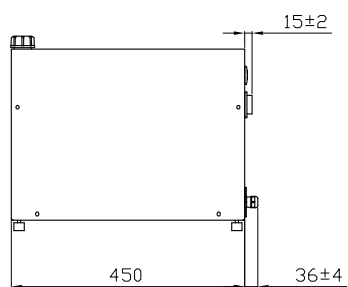

TECHNICAL DATA ARE SUBJECT TO CHANGE WITHOUT PRIOR NOTICE AND OVERALL DIMENSION CAN CHANGE DUE TO THE REQUESTED ACCESSORIES.

FRAME LPH-12

HYDRAULIC CONNECTION SIZES	
ACW-LPH 12	
IN	G.1/2"
OUT	G.1/2"

Material: Thickness: Z Y X W V U T S R Q P O N M L K J I H G F E D C B A

Model number:

Code:

Q.ty:

Drawing number:
 LPH-12_REV00