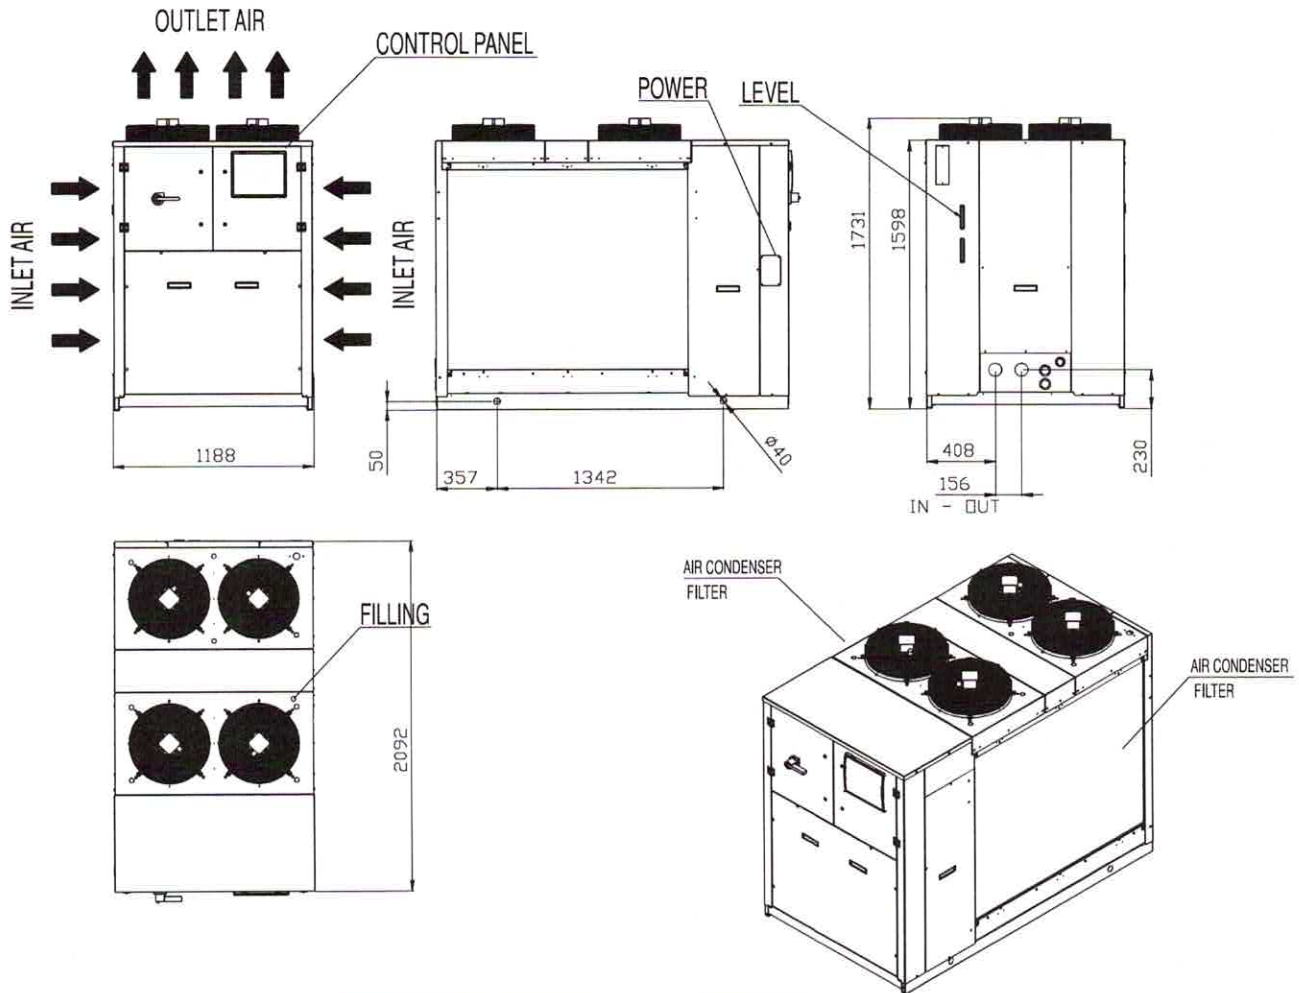

TECHNICAL DATA ARE SUBJECT TO CHANGE WITHOUT PRIOR NOTICE AND OVERALL DIMENSION CAN CHANGE DUE TO THE REQUESTED ACCESSORIES.

FRAME D5-4V MCHE

HYDRAULIC CONNECTION SIZES

ACW-MP-HE 780	
IN	G.2"
OUT	G.2"

Material:

Title:

Weight (g)

Model number:

AC - 780

Code:

Q.ty:

Drawing number:

D5-4V_MCHE_REV01