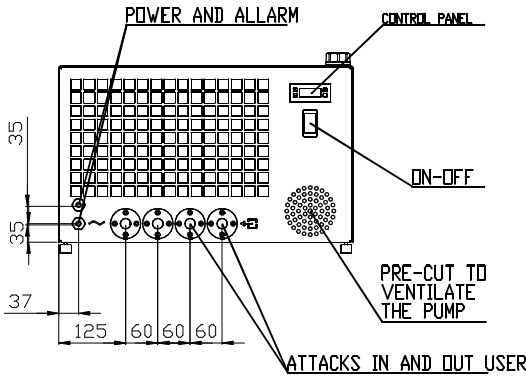

TECHNICAL DATA ARE SUBJECT TO CHANGE WITHOUT PRIOR NOTICE AND OVERALL DIMENSION CAN CHANGE DUE TO THE REQUESTED ACCESSORIES.

FRAME W-SCW LPH-12

HYDRAULIC CONNECTION SIZES	
	WCW-LPH 12
IN	G.1/2"
OUT	G.1/2"