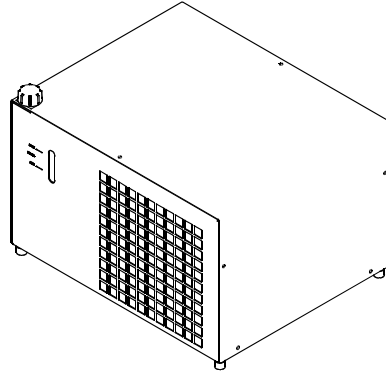

TECHNICAL DATA ARE SUBJECT TO CHANGE WITHOUT PRIOR NOTICE AND OVERALL DIMENSION CAN CHANGE DUE TO THE REQUESTED ACCESSORIES.

FRAME W-SCW LPH-12

HYDRAULIC CONNECTION SIZES	
	WCW-LPH 12
IN	G.1/2"
OUT	G.1/2"