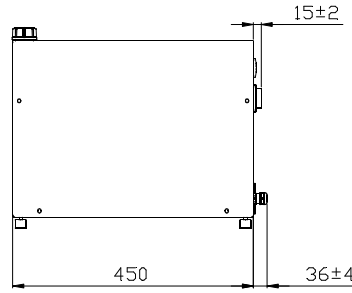

TECHNICAL DATA ARE SUBJECT TO CHANGE WITHOUT PRIOR NOTICE AND OVERALL DIMENSION CAN CHANGE DUE TO THE REQUESTED ACCESSORIES.

FRAME W-SCW LPH-12

HYDRAULIC CONNECTION SIZES	
	WCW-LPH 12
IN	G.1/2"
OUT	G.1/2"

Material: Thickness: Z Y X W V U T S R Q P O N M L K J I H G F E D C B A

EDITION

EURO COLD srl
Tel. +39.059.817.8138
www.eurocold.it

Scale :

Designed:

Date: 07-09-2020

Sign:

Title:

Weight (g)

Model number:
LPH12

Code:

Q.ty:

Drawing number:
W-SCW_LPH-12_000