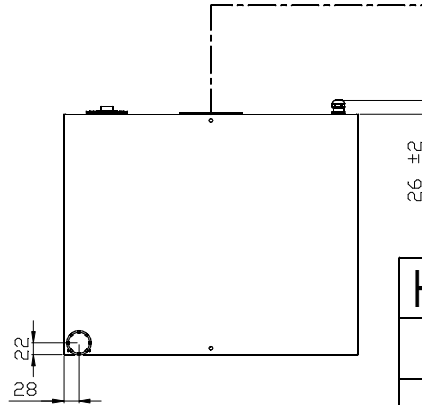

TECHNICAL DATA ARE SUBJECT TO CHANGE WITHOUT PRIOR NOTICE AND OVERALL DIMENSION CAN CHANGE DUE TO THE REQUESTED ACCESSORIES.

FRAME W-SCW LPH-12

HYDRAULIC CONNECTION SIZES	
	WCW-LPH 12
IN	G.1/2"
OUT	G.1/2"

Material: Thickness: Z Y X W V U T S R Q P O N M L K J I H G F E D C B A

EDITION

EURO COLD srl
Tel. +39.059.817.8138
www.eurocold.it

Scale :

Designed:

Date: 07-09-2020

Sign:

Title:

Weight (g)

Model number:
LPH12

Code:

Q.ty:

Drawing number:
W-SCW_LPH-12_000