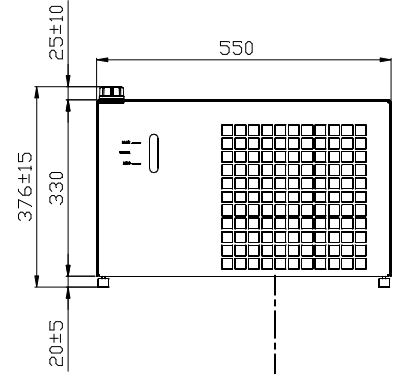

TECHNICAL DATA ARE SUBJECT TO CHANGE WITHOUT PRIOR NOTICE AND OVERALL DIMENSION CAN CHANGE DUE TO THE REQUESTED ACCESSORIES.

FRAME W-SCW LPH-12

HYDRAULIC CONNECTION SIZES	
	WCW-LPH 12
IN	G.1/2"
OUT	G.1/2"

Material: Thickness: Z Y X W V U T S R Q P O N M L K J I H G F E D C B A

EDITION

EURO COLD srl
Tel. +39.059.817.8138
www.eurocold.it

Scale :

Designed:

Date: 07-09-2020

Sign:

Title:

Weight (g)

Model number:
LPH12

Code:

Q.ty:

Drawing number:
W-SCW_LPH-12_000