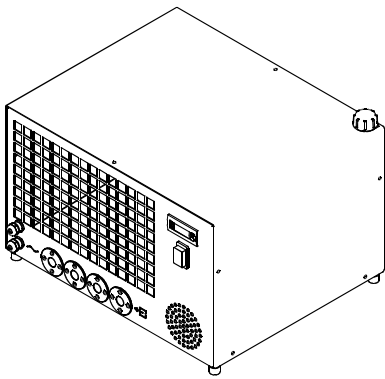

TECHNICAL DATA ARE SUBJECT TO CHANGE WITHOUT PRIOR NOTICE AND OVERALL DIMENSION CAN CHANGE DUE TO THE REQUESTED ACCESSORIES.

FRAME W-SCW LPH-12

HYDRAULIC CONNECTION SIZES	
	WCW-LPH 12
IN	G.1/2"
OUT	G.1/2"