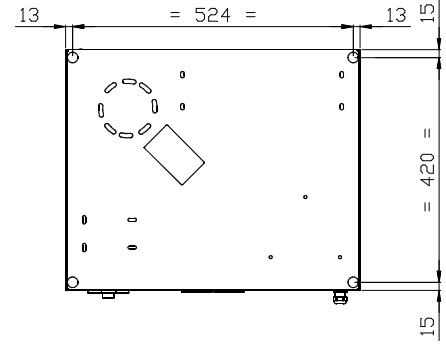

TECHNICAL DATA ARE SUBJECT TO CHANGE WITHOUT PRIOR NOTICE AND OVERALL DIMENSION CAN CHANGE DUE TO THE REQUESTED ACCESSORIES.

FRAME W-SCW LPH-12

HYDRAULIC CONNECTION SIZES	
	WCW-LPH 12
IN	G.1/2"
OUT	G.1/2"

Material: Thickness: Z Y X W V U T S R Q P O N M L K J I H G F E D C B A

EDITION

EURO COLD srl
Tel. +39.059.817.8138
www.eurocold.it

Scale :

Designed:

Date: 07-09-2020

Sign:

Title:

Weight (g)

Model number:
LPH12

Code:

Q.ty:

Drawing number:
W-SCW_LPH-12_000